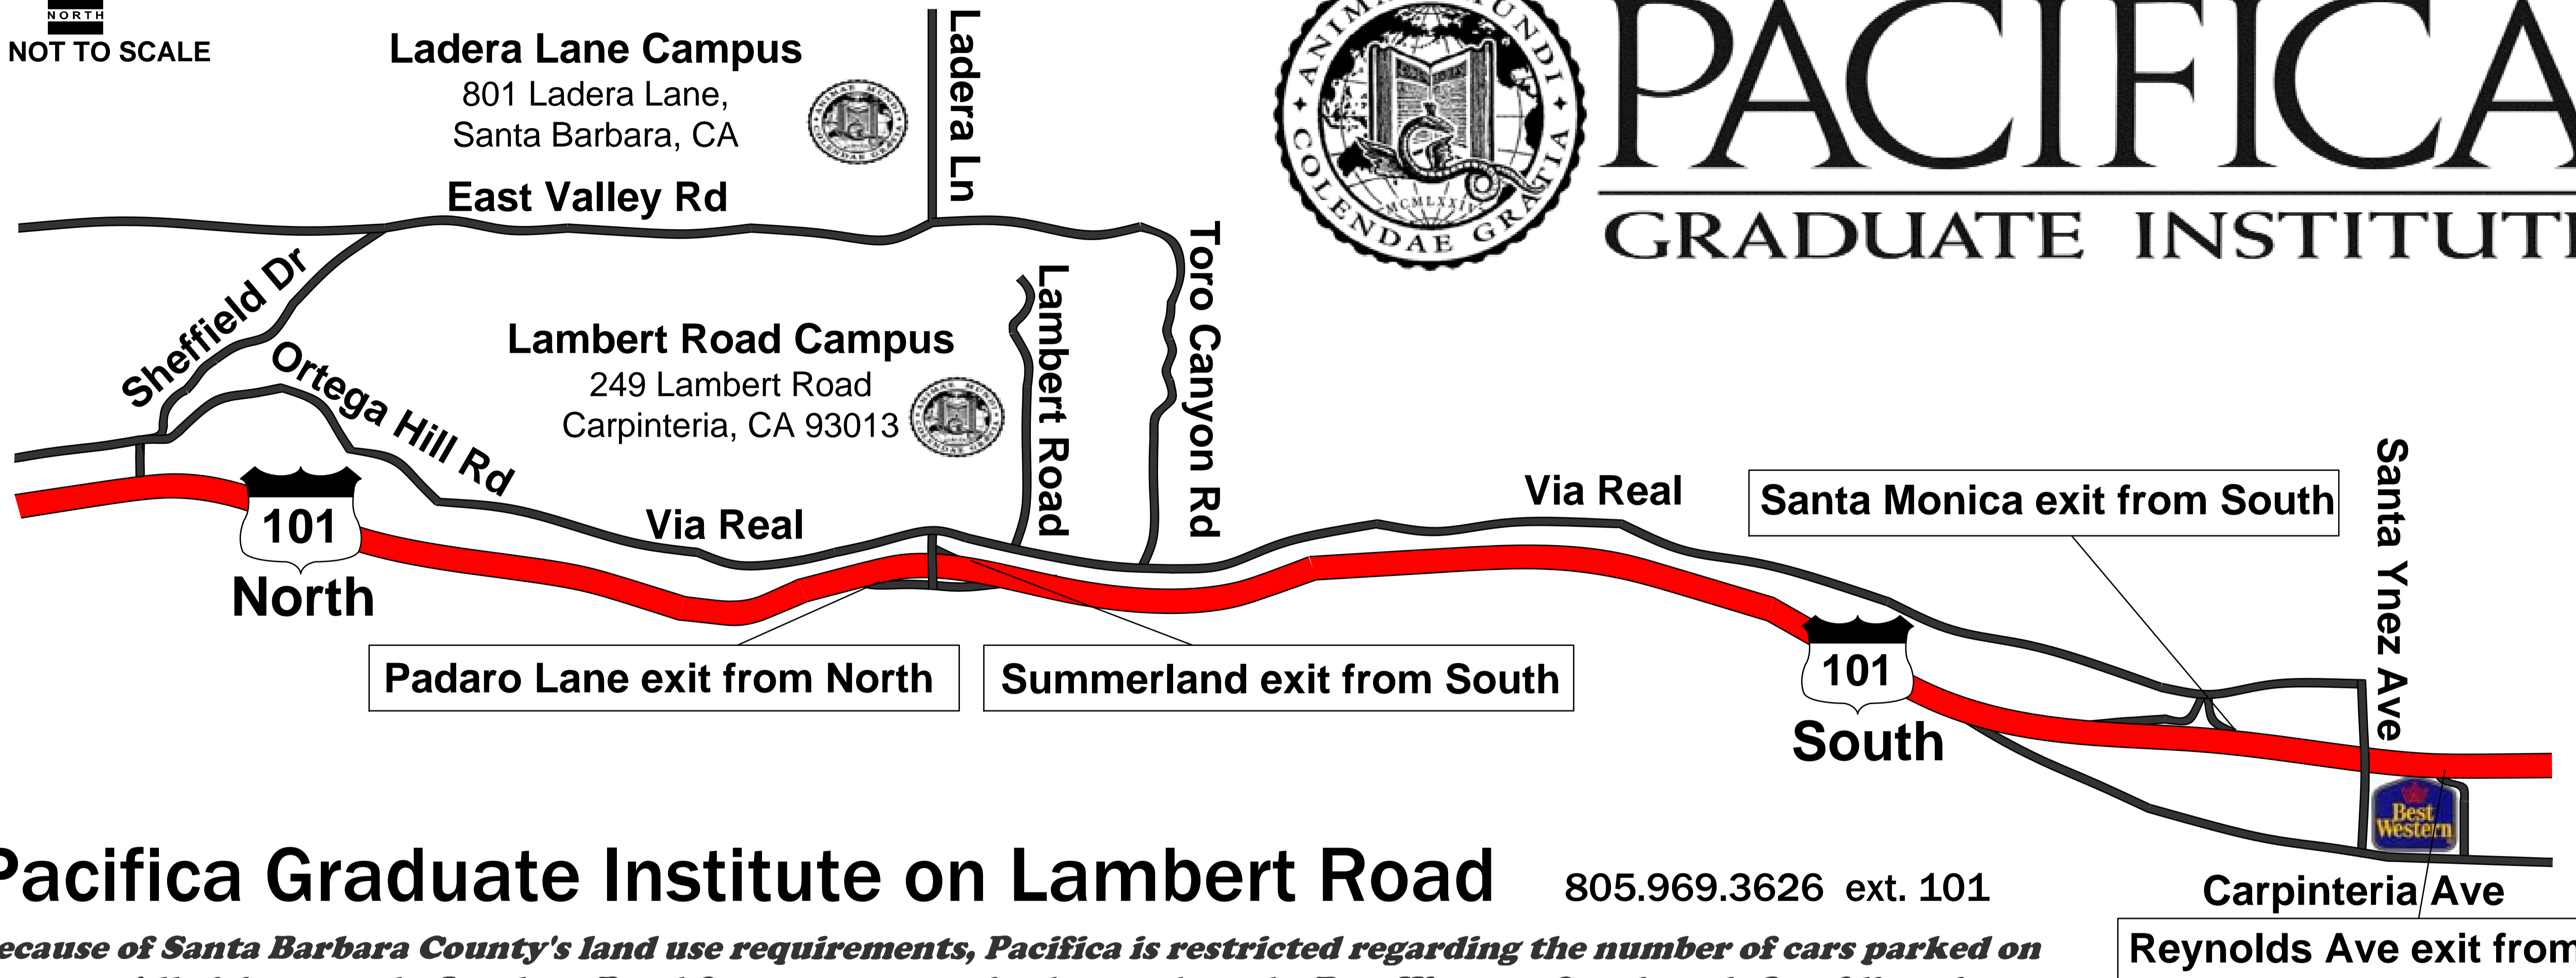

PACIFICA

GRADUATE INSTITUTE

Pacifica Graduate Institute on Lambert Road 805.969.3626 ext. 101

Because of Santa Barbara County's land use requirements, Pacifica is restricted regarding the number of cars parked on campus. All visitors to the Lambert Road Campus are required to park at the Best Western Carpinteria Inn (directions below) and call Pacifica's Shuttle for transportation to the campus. The receptionist at the Best Western will call Pacifica's shuttle for you, or you may call the shuttle directly at 805.896.1887 or 805.896.1888.

101 North: Take Summerland exit and turn right at the end of exit. Turn right onto Via Real. Make first left onto Lambert Road. Pacifica is located at 249 Lambert Road. The driveway is about ¼ mile up Lambert Road on your left.

101 South: Take Padaro Lane exit and turn Left at the end of exit. Turn right onto Via Real. Make first left onto Lambert Road. Pacifica is located at 249 Lambert Road. The driveway is about ¼ mile up Lambert Road on your left.

101 South: Southbound, take the Reynolds Ave exit. You will see the Best Western on the right.