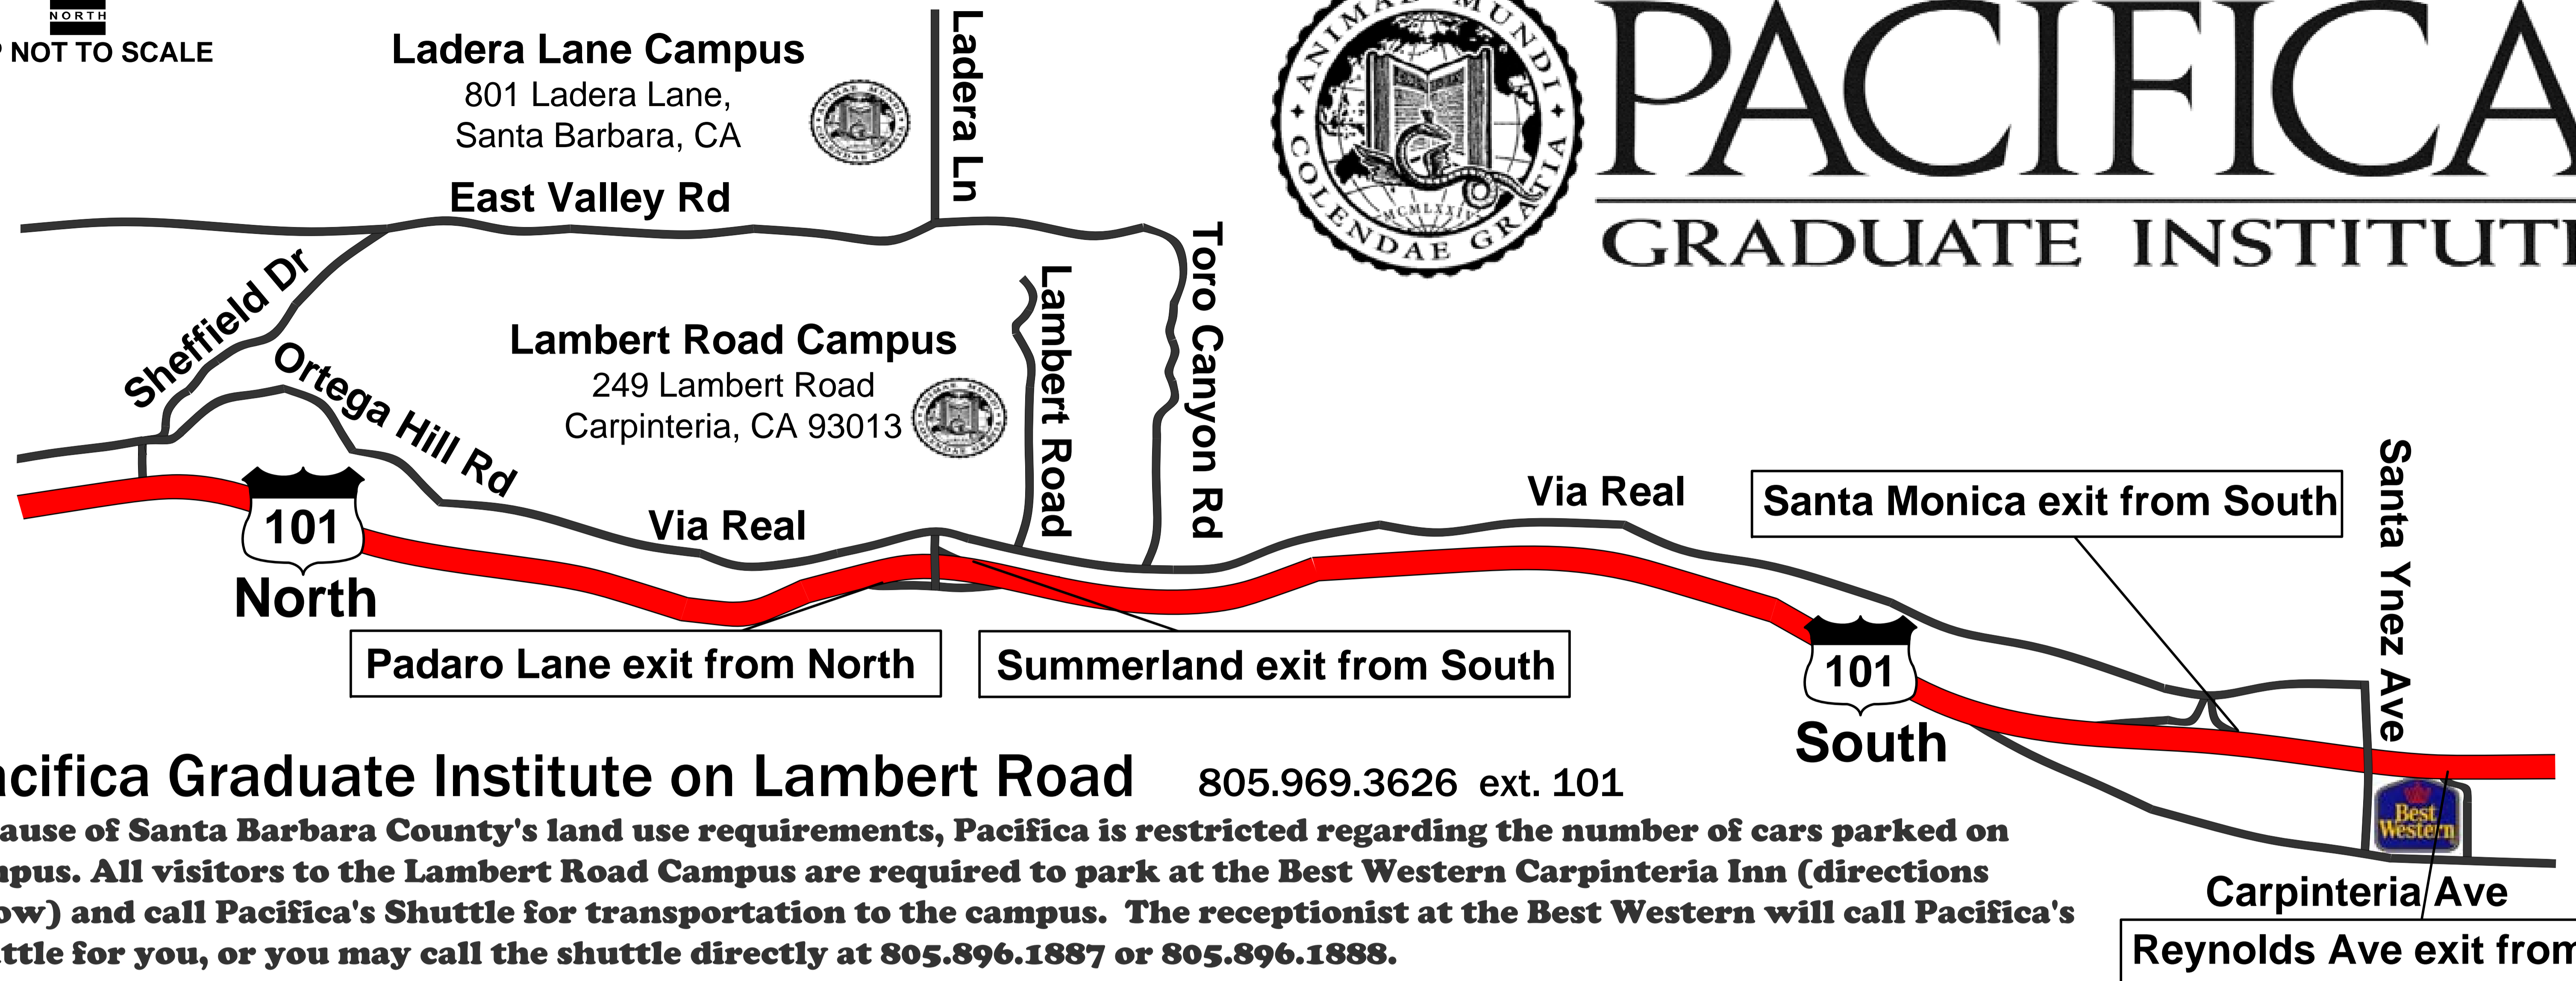

PACIFICA

GRADUATE INSTITUTE

Pacifica Graduate Institute on Lambert Road 805.969.3626 ext. 101

Because of Santa Barbara County's land use requirements, Pacifica is restricted regarding the number of cars parked on campus. All visitors to the Lambert Road Campus are required to park at the Best Western Carpinteria Inn (directions below) and call Pacifica's Shuttle for transportation to the campus. The receptionist at the Best Western will call Pacifica's shuttle for you, or you may call the shuttle directly at 805.896.1887 or 805.896.1888.

101 North: Take Summerland exit and turn right at the end of exit. Turn right onto Via Real. Make first left onto Lambert Road. Pacifica is located at 249 Lambert Road. The driveway is about ¼ mile up Lambert Road on your left.

101 South: Take Padaro Lane exit and turn Left at the end of exit. Turn right onto Via Real. Make first left onto Lambert Road. Pacifica is located at 249 Lambert Road. The driveway is about ¼ mile up Lambert Road on your left.

Pacifica Graduate Institute on Ladera Lane 805.969.3626 ext. 301

101 North: Northbound through Carpinteria. Exit Summerland. Right turn at the end of exit. Right turn on to Via Real, the frontage road. Travel ¼ mile then left onto Toro Canyon Rd. Follow Toro Canyon about 1 mile. Pass the intersection at Foothill Road. Toro Canyon will wind up hill, curve to the left and become East Valley Road. After another ¼ mile, Right turn onto Ladera Lane. The driveway is about ¼ mile up Ladera Lane on your left.

101 South: Southbound, through Santa Barbara and Montecito. Exit Sheffield Drive – Note: Sheffield is a left hand lane exit. Left turn at the end of the exit. Right turn at the stop sign onto Jameson Road which curves immediately left onto Sheffield Drive. Continue on Sheffield Drive to stop sign at East Valley Road. Right turn onto East Valley Road. Approximately 1.3 miles, left turn onto Ladera Lane. The driveway is about ¼ mile up Ladera Lane on your left.

Best Western Carpinteria Inn 805.684.0473

101 North: Northbound, exit at Santa Monica Road. Turn right onto Via Real and then right onto Santa Ynez Ave. The Best Western is at the corner of Santa Ynez and Carpinteria Ave

101 South: Southbound, take the Reynolds Ave exit. You will see the Best Western on the right.